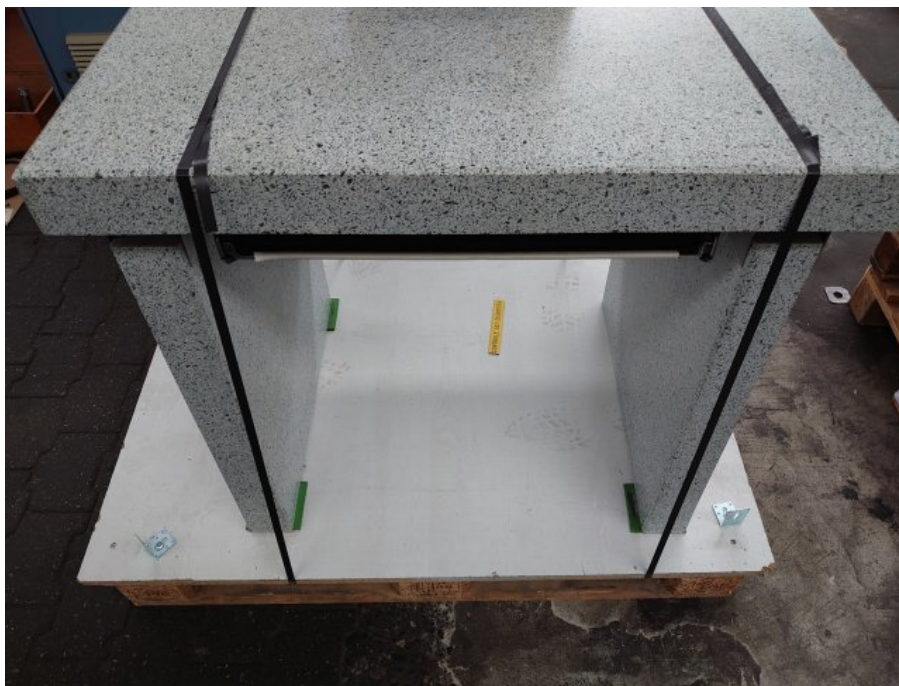

## METTLER TOLEDO Marbre (table) de pesée

**Kind :** Various machines

**Brand :** METTLER TOLEDO

**Model :** Marbre (table) de pesée

**Stock Nr :** 9969

### TECHNICAL DETAILS

- Granite weighing surface
- Adjustable feet
- Meets highest anti-vibration standards
- with four vibration dampers located under the work surface
- Facilitates fast stabilisation times
- Table dimensions : 900 x 700 [mm]
- Table thickness : 80 [mm]
- Total height : 800 [mm]