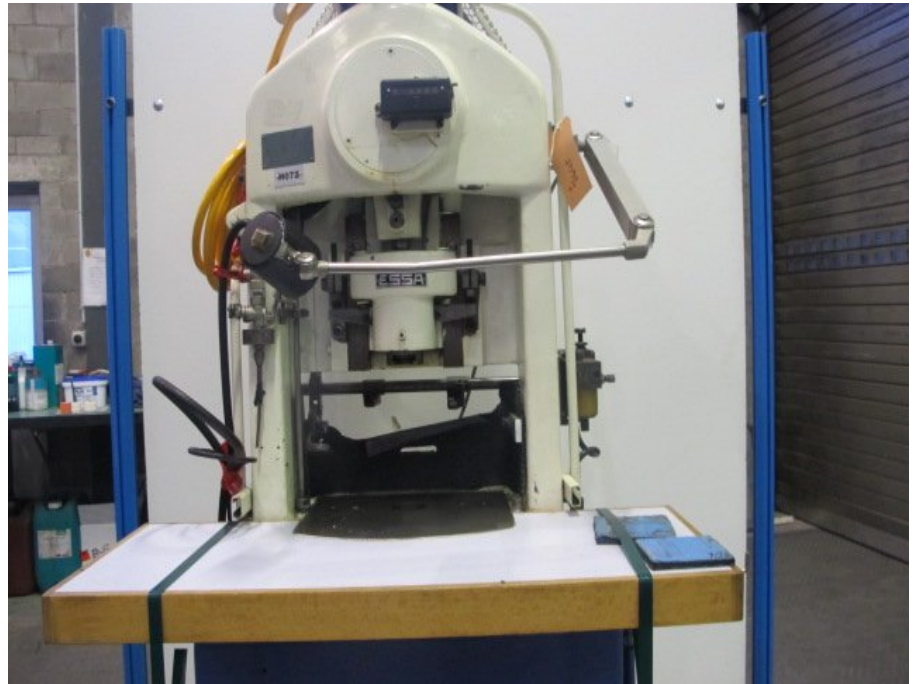

ESSA 6T

Kind : Mechanical press

Brand : ESSA

Model : 6T

Stock Nr : P1652

TECHNICAL DETAILS

- pressure : 6 [t]