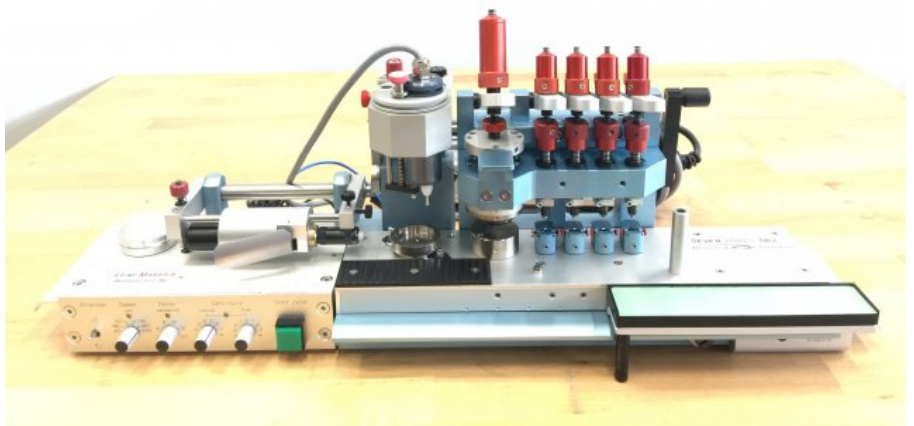

ATEC CYL Seven Hands 5B2

Kind : Various machines

Brand : ATEC CYL

Model : Seven Hands 5B2

Stock Nr : T12971

Set of 6 units

TECHNICAL DETAILS

See photos