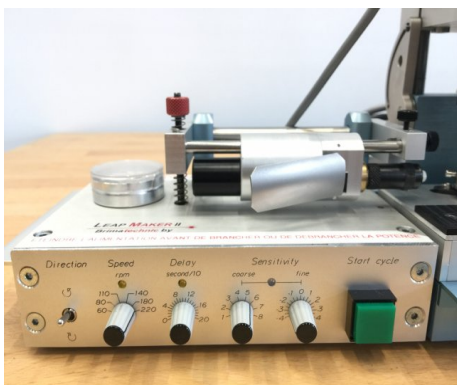

ATEC CYL Seven Hands 5B2

Kind : Various machines

Brand : ATEC CYL

Model : Seven Hands 5B2

Stock Nr : T12971

Set of 6 units

TECHNICAL DETAILS

See photos