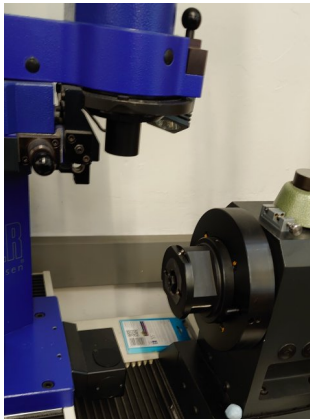

ZOLLER HYPERION 250

Kind : Tool presetter
Brand : ZOLLER
Model : HYPERION 250
Year : 2007
Serial Nr: 00092
Stock Nr : 10341P

TECHNICAL DETAILS

- measuring range Z : 250 [mm]
- measuring range X : 300 [mm]
- swiveling diameter : 240 [mm]
- max. tool weight : 20 [kg]