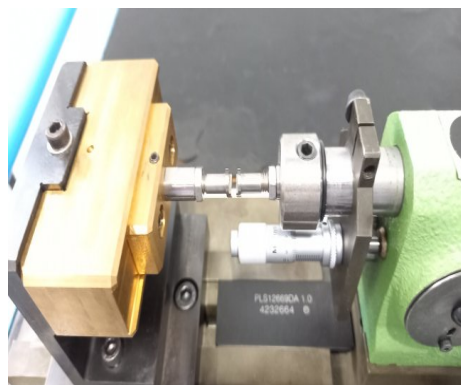

SCHMIDT PLS12669DA 1.0

Kind : Mechanical press
Brand : SCHMIDT
Model : PLS12669DA 1.0
Stock Nr : P2189

TECHNICAL DETAILS

- See photos