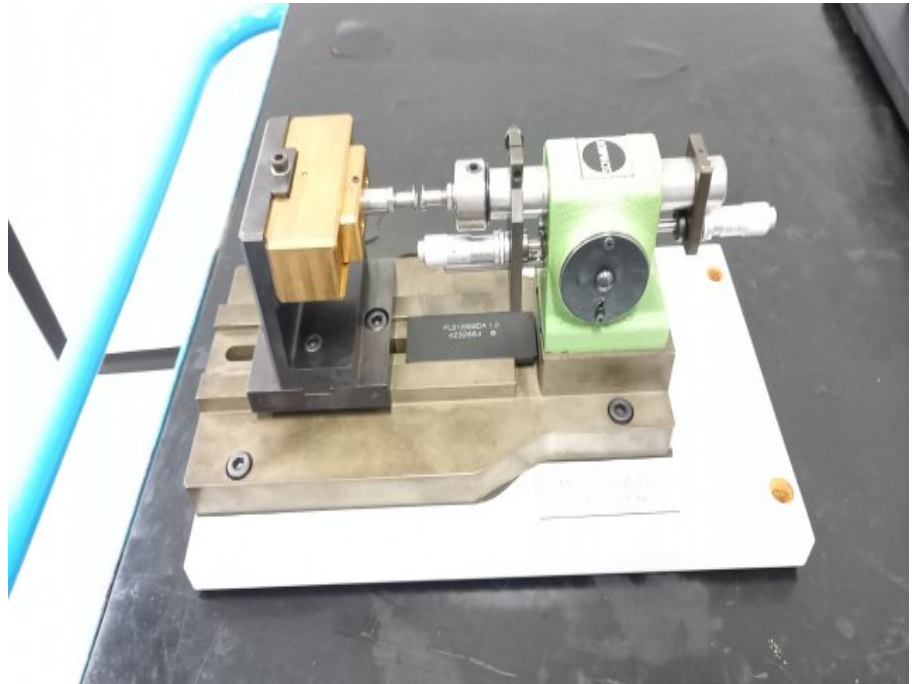

SCHMIDT PLS12669DA 1.0

Kind : Mechanical press
Brand : SCHMIDT
Model : PLS12669DA 1.0
Stock Nr : P2189

TECHNICAL DETAILS

- See photos